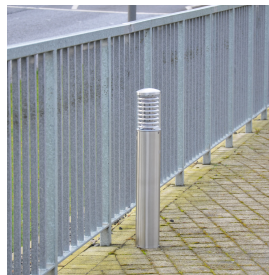

STELLED ILLUMINATED BOLLARD

Product Code: SFD5817

* BULK BUY DISCOUNT

PRODUCT DESCRIPTION

The Stelled Illuminated Bollard has a more stylish appearance than many other commercial style bollards, made from 3mm thick marine grade stainless steel which has been polished by hand. This makes it ideal for use in more homely areas such as garden seating areas and driveways, as well amenity lighting for larger, commercial or public areas, including car parks, lakes, golf courses etc, where a high level of light is required.

A specially designed head allows extra room for a large 20W LED corn bulb with an incredibly high lumen output (brightness), which is supplied as standard with each bollard, ideal for use with most PIR and Photocell systems.

SPECIFICATIONS

Length	800mm
Diameter	210mm
Fixing	Surface Mounted
Material	Stainless Steel
Colour	Galvanised