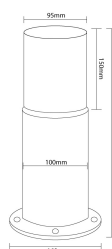

## AIRLITE ILLUMINATED BOLLARD

Product Code: SFD5812

### PRODUCT DESCRIPTION

The 'Airlite' is crafted from high quality aluminium and is a contemporary, elegant post light, available in heights of 400mm or 600mm. The durability of the path light is combined with the eye-catching 'bubble' effect in the substantial solid crystal glass head, to perfectly bridge the gap between decorative garden lighting and robust bollard lights. Air bubbles inside the head give a unique and pleasing effect which looks great in daylight or at night. Once illuminated, it acts as both a standard path light and as an uplighter, so if placed beneath trees the effect is amazing!

### SPECIFICATIONS

Weight	4.00 kg
Height	400mm
Diameter	101mm
Fixing	Surface Mounted
Material	Stainless Steel
Colour	Galvanised