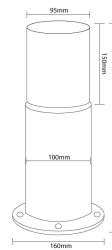

## AIRLITE ILLUMINATED BOLLARD

Product Code: SFD5812

### PRODUCT DESCRIPTION

The 'Airlite' is crafted from high quality aluminium and is a contemporary, elegant post light, available in heights of 400mm or 600mm. The durability of the path light is combined with the eye-catching 'bubble' effect in the substantial solid crystal glass head, to perfectly bridge the gap between decorative garden lighting and robust bollard lights. Air bubbles inside the head give a unique and pleasing effect which looks great in daylight or at night. Once illuminated, it acts as both a standard path light and as an uplighter, so if placed beneath trees the effect is amazing!

### SPECIFICATIONS

Height	400mm
Diameter	101mm
Fixing	Surface Mounted
Material	Stainless Steel
Colour	Galvanised