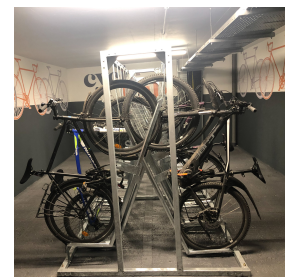

X-TYPE SEMI VERTICAL CYCLE RACK

Product Code: SFD414

* BULK BUY DISCOUNT

PRODUCT DESCRIPTION

Revolutionary space saving method of holding a number of cycles in a secured way. The X-Type Semi Vertical Cycle Rack has a very small footprint but maximising the amount of cycles held. This high density steel work is manufactured so it's incredibly easy to hold and install your cycles in a safe method.

Priced at £80 per bike space needed

SPECIFICATIONS

Length	150 & 305mm
Width	1740mm
Height	1980mm
Fixing	Root Fixed
Material	Steel
Colour	Galvanised