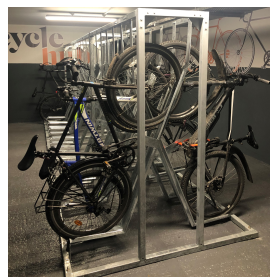

X-TYPE SEMI VERTICAL CYCLE RACK

Product Code: SFD414

* BULK BUY DISCOUNT

PRODUCT DESCRIPTION

Revolutionary space saving method of holding a number of cycles in a secured way. The X-Type Semi Vertical Cycle Rack has a very small footprint but maximising the amount of cycles held. This high density steel work is manufactured so it's incredibly easy to hold and install your cycles in a safe method.

Priced at £80 per bike space needed

SPECIFICATIONS

Length	150 & 305mm
Width	1740mm
Height	1980mm
Fixing	Root Fixed
Material	Steel
Colour	Galvanised