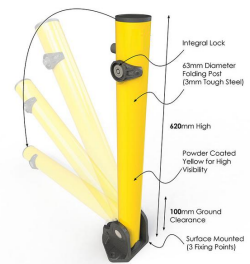

## TITAN FOLD DOWN STEEL BOLLARD

Product Code: SFD53

**\* BULK BUY DISCOUNT**

## PRODUCT DESCRIPTION

Fold Down Bollard is the perfect option to protect your parking space or driveway. The high visibility bollard can be folded down temporarily to allow vehicle access. Then locked back in place to stop unauthorised vehicles.

The Fold Down Bollard is one of the most popular items we stock. By always stocking this item we can provide quick delivery usually on site within 48 hours. Fixing the Fold Down Bollard in place is easy with just 4 bolts, we recommend anti vandal bolts. We are able to supply the Fold Bollard with different key sets. When supplied keyed differently, additional keys cannot be purchased and only TWO keys will be supplied.

## SPECIFICATIONS

Height	620 mm
Diameter	60 mm
Weight	5.5 kg
Fixing	Surface Mounted
Material	Steel