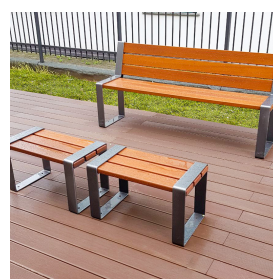

MARINA TIMBER AND STEEL BENCH

Product Code: SFD278

PRODUCT DESCRIPTION

Marina is a modern and minimal bench design with steel band legs painted in oxiron and clad in guinea wood treated and varnished with open pore stain.

The Modular design is available in a variety of lengths and with optional backrest - speak to our sales team for more information.

SPECIFICATIONS

Length	1800mm
Width	375mm
Height	408mm
Fixing	Surface Mounted
Material	Steel, Timber
Colour	Galvanised